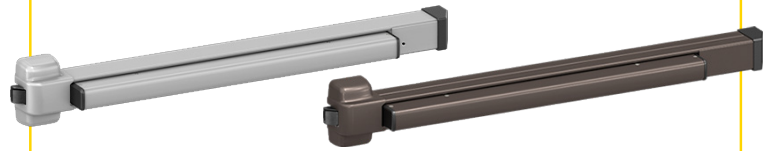

SUMMER

- WITH -

ALLEGION™

VON DUPRIN® 22 SERIES RIM EXIT DEVICES

BUY 2, GET A \$50 GIFT CARD

SCHLAGE CO-100 KEYPAD PROGRAMMABLE LOCK

BUY 2, GET A \$50 GIFT CARD

SCHLAGE ALX SERIES GRADE 2 LEVERSETS

BUY A CASE, GET A \$50 GIFT CARD

LCN® BUY A CASE, GET A \$50 GIFT CARD

1250 SERIES
Grade 1 Rw/PA Cast Aluminum Door Closers

ORDER #	ITEM #
460-1250	LCN 1250 Rw/PA Aluminum
460-1251	LCN 1250 Rw/PA Dark Bronze