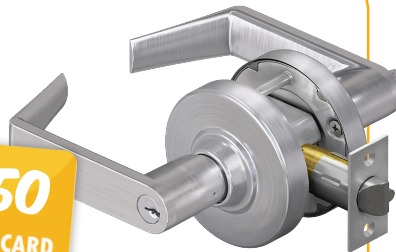

SUMMER

- WITH -

ALLEGION™

VON DUPRIN® 22 SERIES RIM EXIT DEVICES

BUY 2, GET A \$50 GIFT CARD

SCHLAGE CO-100 KEYPAD PROGRAMMABLE LOCK

BUY 2, GET A \$50 GIFT CARD

SCHLAGE ALX SERIES GRADE 2 LEVERSETS

BUY A CASE, GET A \$50 GIFT CARD

LCN® BUY A CASE, GET A \$50 GIFT CARD

1250 SERIES
Grade 1 Rw/PA Cast Aluminum Door Closers

ORDER #	ITEM #
460-1250	LCN 1250 Rw/PA Aluminum
460-1251	LCN 1250 Rw/PA Dark Bronze